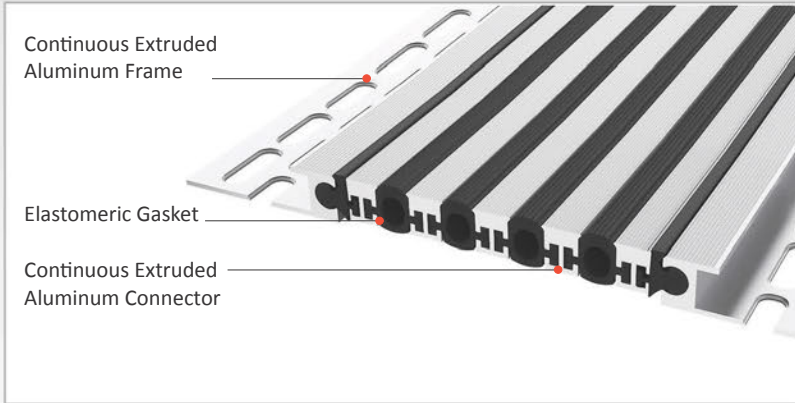

AS A126 flush mounted profile can easily be installed by means of screws to all types of wall & ceiling. Adjustable interlocking profile and gasket configuration makes it available for gaps up to 200 mm. Multipartite design ensures the profile to meet displacements in 3 directions. If inquired, AS A126 can be applied with floor type AS A226 and this dual application brings in a decorative aspect. Profiles are delivered factory-assembled.

- Application Areas** : Indoor & Outdoor / Wall & Ceiling
- Ideal for** : Shopping Malls, Airports, Residences, Hospitals, Hotels, Commercial & Public Buildings etc.
- Material** : Mill Finish Aluminum (Anodizing optional), TPE Gasket
- Aluminum Alloy** : 6063 AA-USA / EN AW 6063
- Optional Supplies** : Fire Barrier, Waterproof EPDM membrane

* Visuals are representative and the profile configuration may differ depending on the characteristics requested.

GASKET COLORS **BLACK** GREY BEIGE Custom Colors available.

LOCATION	MODEL	GAP (Fb) mm	HEIGHT (H) MM	OVERALL WIDTH (B) mm	VISIBLE WIDTH (S) mm	MOVEMENT (W) mm	LOAD CAPACITY	STANDARD LENGTH (mt)
Wall to Wall	AS A126-030	30	15 / 28	128	48	± 2	N/A	3
	AS A126-050	50	15 / 28	148	68	± 4	N/A	3
	AS A126-060	60	15 / 28	170	90	± 6	N/A	3
	AS A126-080	80	15 / 28	190	110	± 8	N/A	3
	AS A126-100	100	15 / 28	210	131	± 10	N/A	3
	AS A126-120	120	15 / 28	231	152	± 12	N/A	3
	AS A126-140	140	15 / 28	252	173	± 14	N/A	3
	AS A126-160	160	15 / 28	273	193	± 16	N/A	3
	AS A126-200	200	15 / 28	315	235	± 20	N/A	3

Note: Please ask for different sizes

Profil No Profile Number	AS A126 140	AS A126 140K
Fb (mm)	140	140
H (mm) yaklaşık approx.	15	15
W± (mm) yaklaşık approx.	±14	±14
Renk Color	Alüminyum: Natürel, Fitiller: Siyah, gri, diğer Aluminum: Natural, Inserts: Black, grey, others	
Malzeme Material	Alüminyum, TPE Termoplastik Elastomer Aluminum, TPE Thermoplastic Elastomer	
Standart Uzunluk Standard Length	3	