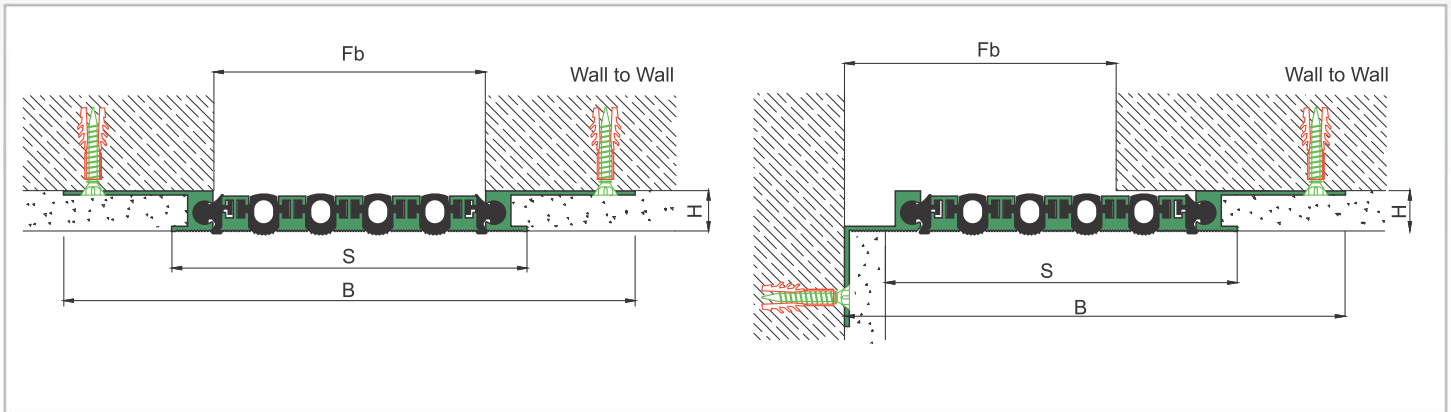

AS A126 flush mounted profile can easily be installed by means of screws to all types of wall & ceiling. Adjustable interlocking profile and gasket configuration makes it available for gaps up to 200 mm. Multipartite design ensures the profile to meet displacements in 3 directions. If inquired, AS A126 can be applied with floor type AS A226 and this dual application brings in a decorative aspect. Profiles are delivered factory-assembled.

- Application Areas** : Indoor & Outdoor / Wall & Ceiling
- Ideal for** : Shopping Malls, Airports, Residences, Hospitals, Hotels, Commercial & Public Buildings etc.
- Material** : Mill Finish Aluminum (Anodizing optional), TPE Gasket
- Aluminum Alloy** : 6063 AA-USA / EN AW 6063
- Optional Supplies** : Fire Barrier, Waterproof EPDM membrane

* Visuals are representative and the profile configuration may differ depending on the characteristics requested.

GASKET COLORS **BLACK** GREY BEIGE Custom Colors available.

LOCATION	MODEL	GAP (Fb) mm	HEIGHT (H) MM	OVERALL WIDTH (B) mm	VISIBLE WIDTH (S) mm	MOVEMENT (W) mm	LOAD CAPACITY	STANDARD LENGTH (mt)
Wall to Wall	AS A126-030	30	15 / 28	128	48	± 2	N/A	3
	AS A126-050	50	15 / 28	148	68	± 4	N/A	3
	AS A126-060	60	15 / 28	170	90	± 6	N/A	3
	AS A126-080	80	15 / 28	190	110	± 8	N/A	3
	AS A126-100	100	15 / 28	210	131	± 10	N/A	3
	AS A126-120	120	15 / 28	231	152	± 12	N/A	3
	AS A126-140	140	15 / 28	252	173	± 14	N/A	3
	AS A126-160	160	15 / 28	273	193	± 16	N/A	3
	AS A126-200	200	15 / 28	315	235	± 20	N/A	3

Note: Please ask for different sizes

Profil No Profile Number	AS A126 140	AS A126 140K
Fb (mm)	140	140
H (mm) yaklaşık approx.	15	15
W± (mm) yaklaşık approx.	±14	±14
Renk Color	Alüminyum: Natürel, Fitiller: Siyah, gri, diğer Aluminum: Natural, Inserts: Black, grey, others	
Malzeme Material	Alüminyum, TPE Termoplastik Elastomer Aluminum, TPE Thermoplastic Elastomer	
Standart Uzunluk Standard Length	3	