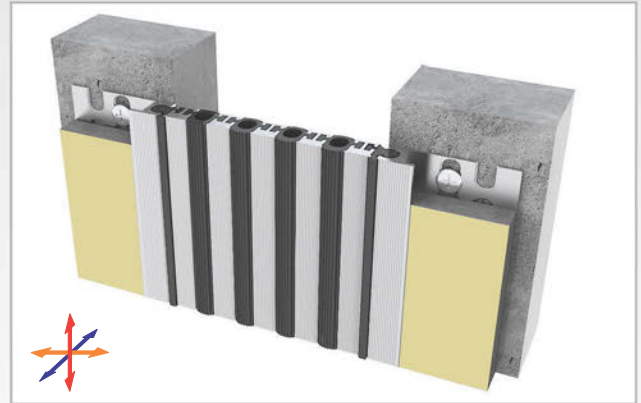

AS A126 flush mounted profile can easily be installed by means of screws to all types of wall & ceiling. Adjustable interlocking profile and gasket configuration makes it available for gaps up to 200 mm. Multipartite design ensures the profile to meet displacements in 3 directions. If inquired, AS A126 can be applied with floor type AS A226 and this dual application brings in a decorative aspect. Profiles are delivered factory-assembled.

- Application Areas** : Indoor & Outdoor / Wall & Ceiling
- Ideal for** : Shopping Malls, Airports, Residences, Hospitals, Hotels, Commercial & Public Buildings etc.
- Material** : Mill Finish Aluminum (Anodizing optional), TPE Gasket
- Aluminum Alloy** : 6063 AA-USA / EN AW 6063
- Optional Supplies** : Fire Barrier, Waterproof EPDM membrane

* Visuals are representative and the profile configuration may differ depending on the characteristics requested.

GASKET COLORS **BLACK** GREY BEIGE Custom Colors available.

LOCATION	MODEL	GAP (Fb) mm	HEIGHT (H) MM	OVERALL WIDTH (B) mm	VISIBLE WIDTH (S) mm	MOVEMENT (W) mm	LOAD CAPACITY	STANDARD LENGTH (mt)
Wall to Wall	AS A126-030	30	15 / 28	128	48	± 2	N/A	3
	AS A126-050	50	15 / 28	148	68	± 4	N/A	3
	AS A126-060	60	15 / 28	170	90	± 6	N/A	3
	AS A126-080	80	15 / 28	190	110	± 8	N/A	3
	AS A126-100	100	15 / 28	210	131	± 10	N/A	3
	AS A126-120	120	15 / 28	231	152	± 12	N/A	3
	AS A126-140	140	15 / 28	252	173	± 14	N/A	3
	AS A126-160	160	15 / 28	273	193	± 16	N/A	3
	AS A126-200	200	15 / 28	315	235	± 20	N/A	3

Note: Please ask for different sizes

Profil No Profile Number	AS A126 140	AS A126 140K
Fb (mm)	140	140
H (mm) yaklaşık approx.	15	15
W± (mm) yaklaşık approx.	±14	±14
Renk Color	Alüminyum: Natürel, Fitiller: Siyah, gri, diğer Aluminum: Natural, Inserts: Black, grey, others	
Malzeme Material	Alüminyum, TPE Termoplastik Elastomer Aluminum, TPE Thermoplastic Elastomer	
Standart Uzunluk Standard Length	3	