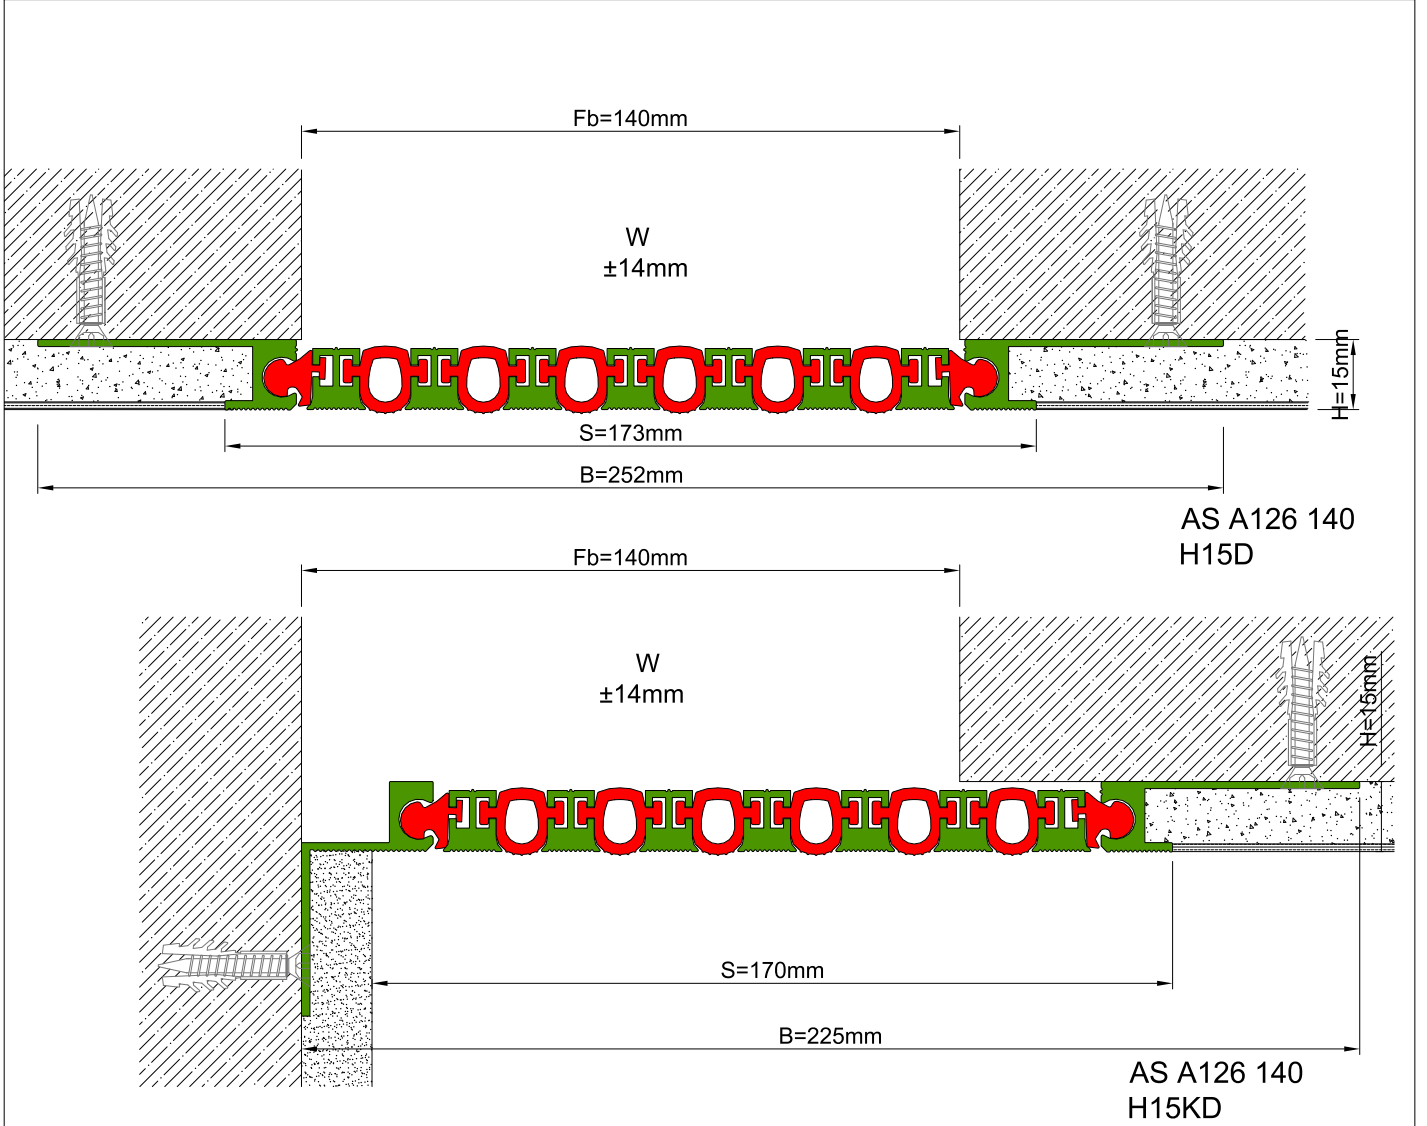

AS A126 flush mounted profile can easily be installed by means of screws to all types of wall & ceiling. Adjustable interlocking profile and gasket configuration makes it available for gaps up to 200 mm. Multipartite design ensures the profile to meet displacements in 3 directions. If inquired, AS A126 can be applied with floor type AS A226 and this dual application brings in a decorative aspect. Profiles are delivered factory-assembled.

* Visuals are representative and the profile configuration may differ depending on the characteristics requested.

GASKET COLORS **BLACK** GREY BEIGE Custom Colors available.

LOCATION	MODEL	GAP (Fb) mm	HEIGHT (H) MM	OVERALL WIDTH (B) mm	VISIBLE WIDTH (S) mm	MOVEMENT (W) mm	LOAD CAPACITY	STANDARD LENGTH (mt)
Wall to Wall	AS A126-030	30	15 / 28	128	48	± 2	N/A	3
	AS A126-050	50	15 / 28	148	68	± 4	N/A	3
	AS A126-060	60	15 / 28	170	90	± 6	N/A	3
	AS A126-080	80	15 / 28	190	110	± 8	N/A	3
	AS A126-100	100	15 / 28	210	131	± 10	N/A	3
	AS A126-120	120	15 / 28	231	152	± 12	N/A	3
	AS A126-140	140	15 / 28	252	173	± 14	N/A	3
	AS A126-160	160	15 / 28	273	193	± 16	N/A	3
	AS A126-200	200	15 / 28	315	235	± 20	N/A	3

Note: Please ask for different sizes

Profil No Profile Number	AS A126 140	AS A126 140K
Fb (mm)	140	140
H (mm) yaklaşık approx.	15	15
W± (mm) yaklaşık approx.	±14	±14
Renk Color	Alüminyum: Natürel, Fitiller: Siyah, gri, diğer Aluminum: Natural, Inserts: Black, grey, others	
Malzeme Material	Alüminyum, TPE Termoplastik Elastomer Aluminum, TPE Thermoplastic Elastomer	
Standart Uzunluk Standard Length	3	